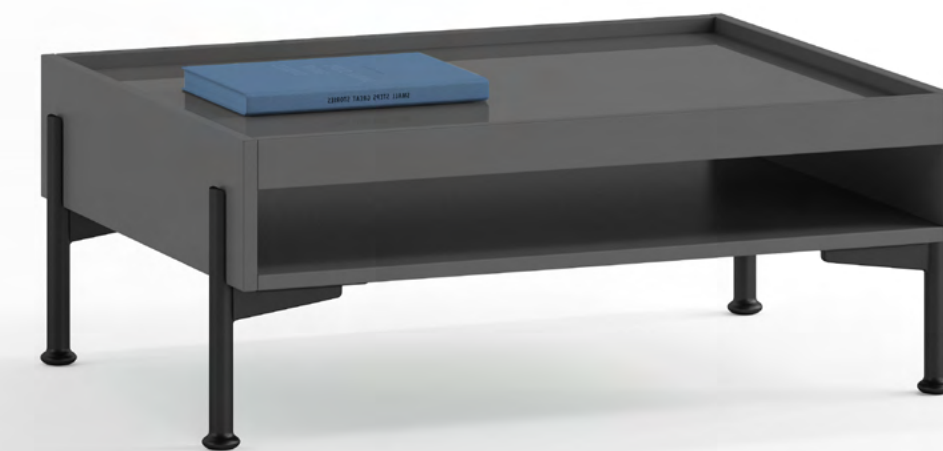

EAST COFFEE TABLE

Complementing the East Sofa and East Credenza, this coffee table features the signature leg detail. It integrates easily into breakout spaces and informal meeting areas, making it ideal for commercial interiors.

Also in the family:

- Sofa
- Credenza

British Design

British Made

10 Year Warranty

Family of Products