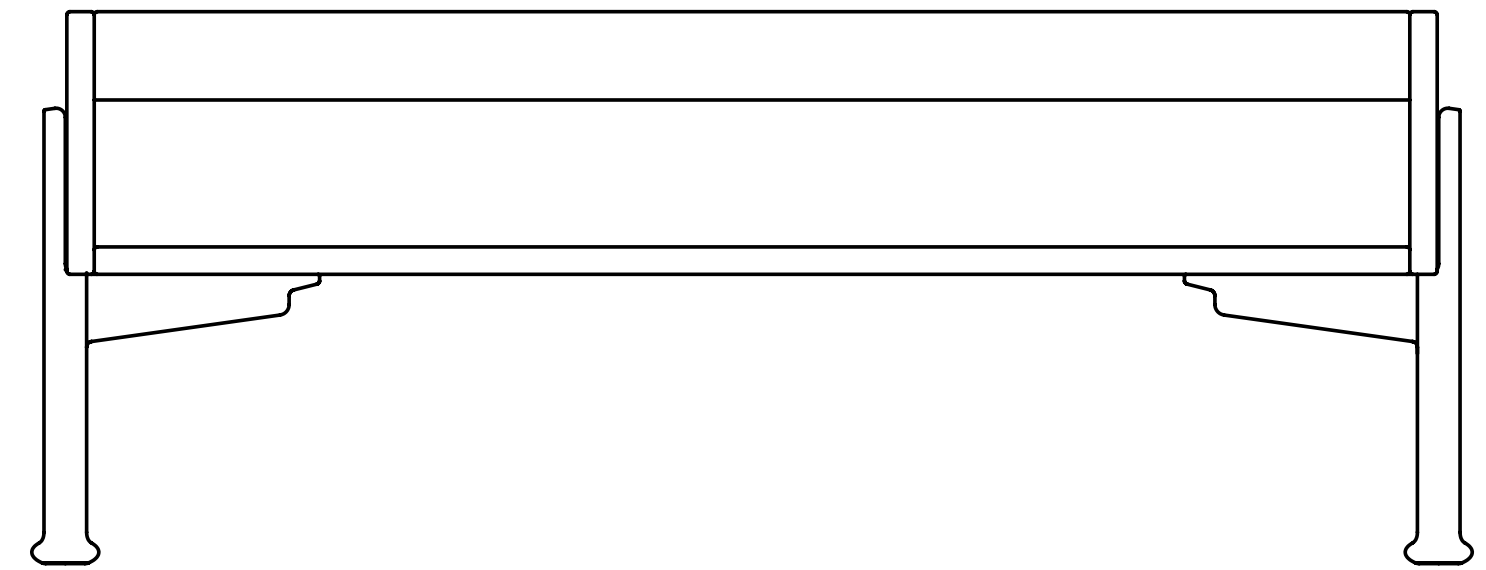

EAST COFFEE TABLE

Complementing the East Sofa and East Credenza, this coffee table features the signature leg detail. It integrates easily into breakout spaces and informal meeting areas, making it ideal for commercial interiors.

DIMENSIONS (MM)

HEIGHT: 365
WIDTH: 900
DEPTH: 700

TABLE TOP FINISHES

MELAMINES

/L1 - LAMINATE 1

/L2 - LAMINATE 2

Images and colours shown are indicative only.

STANDARD METAL FINISHES