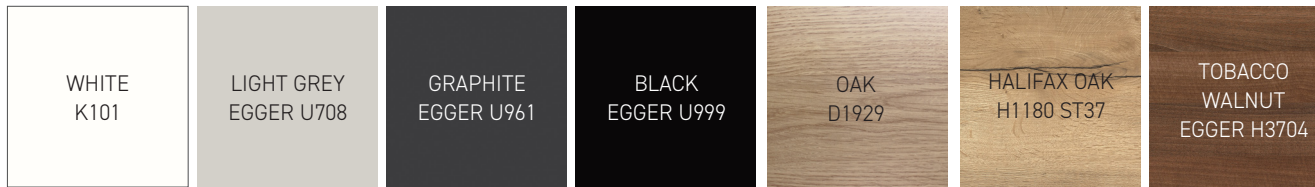

BASIS FINISHES

BASE OPTIONS

BLACK RIBBED BASE

CORK

FABRIC: CAMIRA ERA

TOP FINISHES

MELAMINES

FORBO LINOLEUM