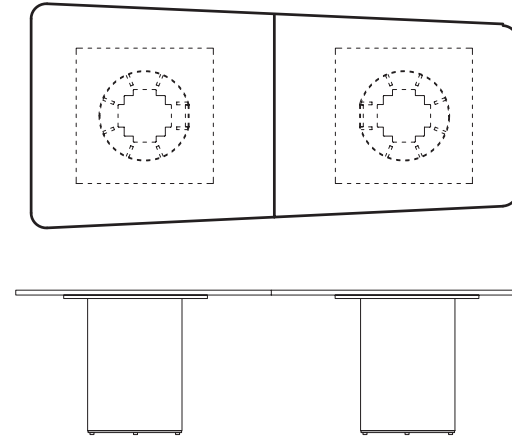

MATERIAL EMBODIED CARBON

159.51 KG CO₂e

BASED ON: 2400 X 1400 BASIS TABLE WITH FENIX TOP

NDG CREDENTIALS

The mark of responsible forestry

DIMENSIONS - RECTANGULAR

740 H

2400 X 1200
2X Ø500 BASE

2400 X 1500
2X Ø600 BASE

740 H

4000 X 1500
3X Ø600 BASE

740 H

3200 X 1200
2X Ø500 BASE

3200 X 1500
2X Ø600 BASE

740 H

6000 X 1500
4X Ø600 BASE

DIMENSIONS - VASE

DIMENSIONS (IN MM)

740 H
1800 X 1100/800
1X Ø600 BASE

740 H
3200 X 1500/1200
2X Ø600 BASE

740 H
2400 X 1200/900
2X Ø500 BASE

DIMENSIONS - ROUND

DIMENSIONS (IN MM)

740 H