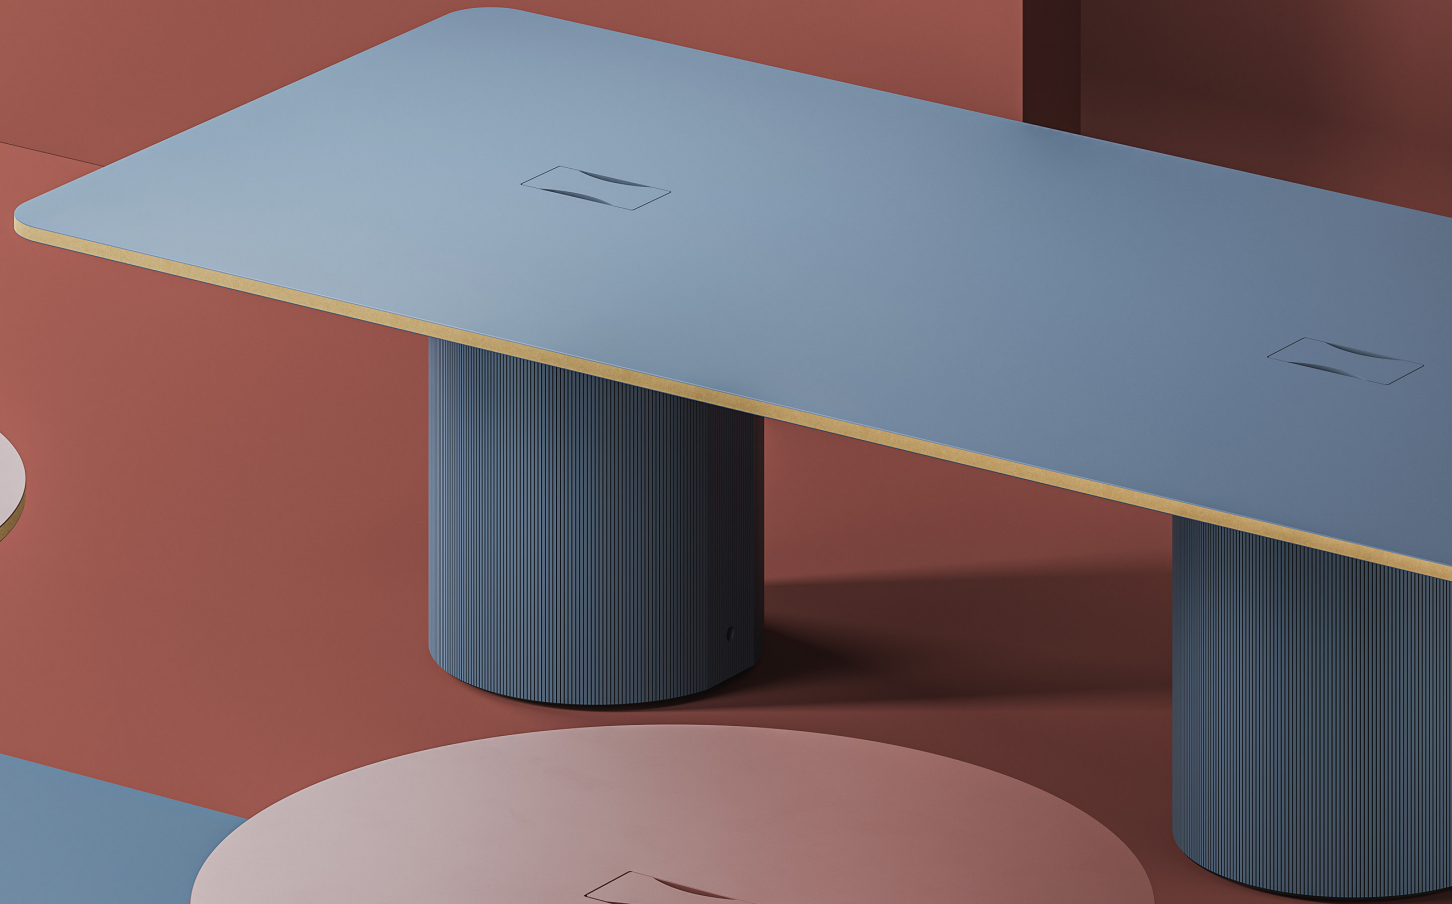

BASIS TABLE

BREAK-OUT. COLLABORATE. MEET.

Basis is as aesthetically pleasing as it is functional. Featuring a lift out base panel as standard for easy cable access, the base is available in either a coloured ribbed style, fabric or cork.

2 HEIGHTS | STANDARD POSEUR

3 TOP
SHAPES

RECTANGLE
ROUND
VASE

IT INTEGRATIONS

Basis offers simple cable access points via the base & table-top, as well as a wide choice of power options.

- Cables are managed via the base of the table
- Various powerbox configurations available

BASIS FINISHES

BASE OPTIONS

BLACK RIBBED BASE

CORK

FABRIC: CAMIRA ERA

TOP FINISHES

MELAMINES

FORBO LINOLEUM

DIMENSIONS - VASE

DIMENSIONS (IN MM)

740 H
1800 X 1100/800
1X Ø600 BASE

740 H
3200 X 1500/1200
2X Ø600 BASE

740 H
2400 X 1200/900
2X Ø500 BASE

DIMENSIONS - ROUND

DIMENSIONS (IN MM)

740 H