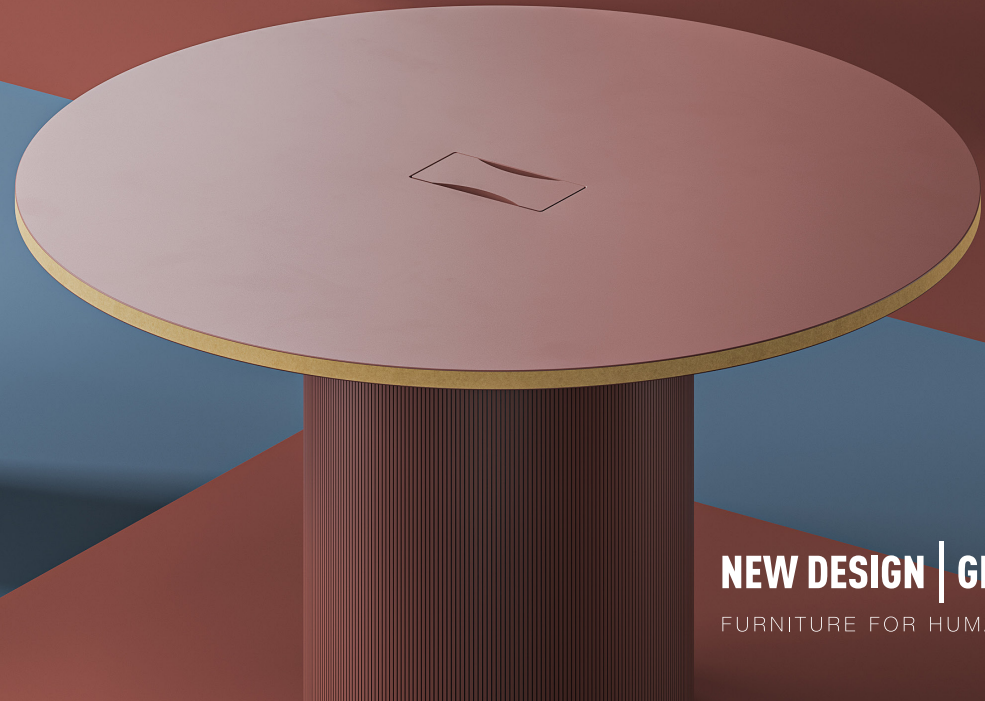

BASIS TABLE

BREAK-OUT. COLLABORATE. MEET.

Basis is as aesthetically pleasing as it is functional. Featuring a lift out base panel as standard for easy cable access, the base is available in either a coloured ribbed style, fabric or cork.

2 HEIGHTS | STANDARD POSEUR

3 TOP
SHAPES

RECTANGLE
ROUND
VASE

IT INTEGRATIONS

Basis offers simple cable access points via the base & table-top, as well as a wide choice of power options.

- Cables are managed via the base of the table
- Various powerbox configurations available

BASIS FINISHES

BASE OPTIONS

BLACK RIBBED BASE

CORK

FABRIC: CAMIRA ERA

TOP FINISHES

MELAMINES

FORBO LINOLEUM

DIMENSIONS - VASE

DIMENSIONS (IN MM)

740 H
1800 X 1100/800
1X Ø600 BASE

740 H
3200 X 1500/1200
2X Ø600 BASE

740 H
2400 X 1200/900
2X Ø500 BASE

DIMENSIONS - ROUND

DIMENSIONS (IN MM)

740 H