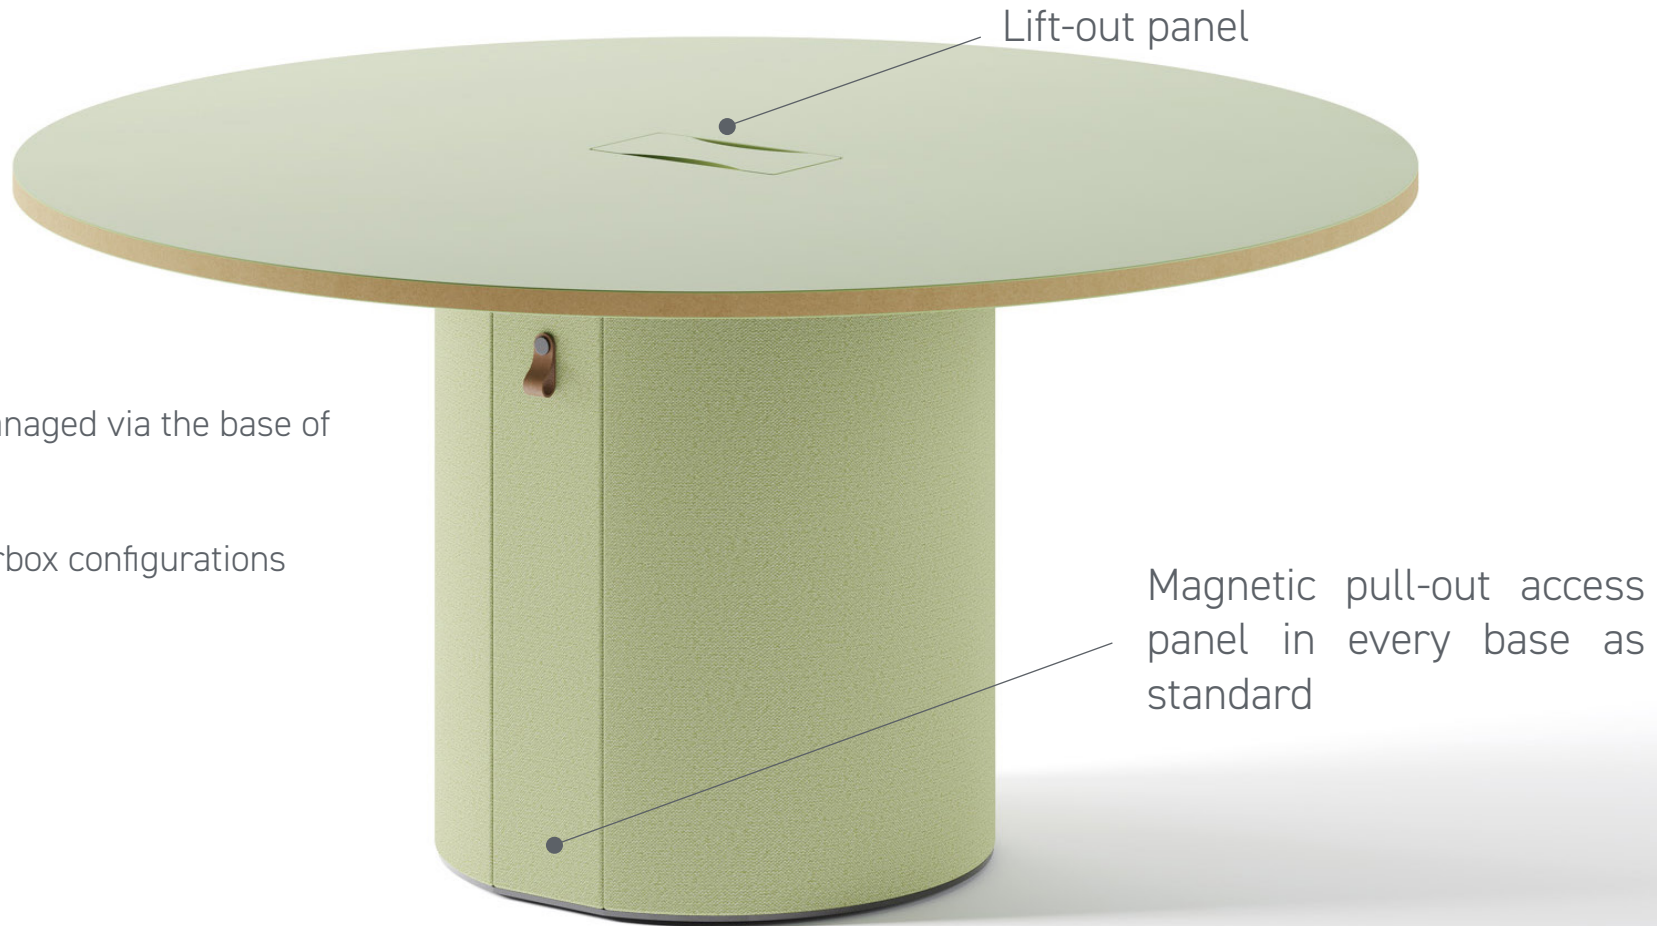

BASIS TABLE

BREAK-OUT. COLLABORATE. MEET.

Basis is as aesthetically pleasing as it is functional. Featuring a lift out base panel as standard for easy cable access, the base is available in either a coloured ribbed style, fabric or cork.

2 HEIGHTS | STANDARD POSEUR

3 TOP
SHAPES

RECTANGLE
ROUND
VASE

IT INTEGRATIONS

Basis offers simple cable access points via the base & table-top, as well as a wide choice of power options.

- Cables are managed via the base of the table
- Various powerbox configurations available

SUSTAINABILITY

DESIGN & MANUFACTURE

Basis is designed and manufactured in-house, using predominantly FSC timber. This allows us to prioritise our clients' needs at every stage, from design to production whilst limiting our environmental impact.