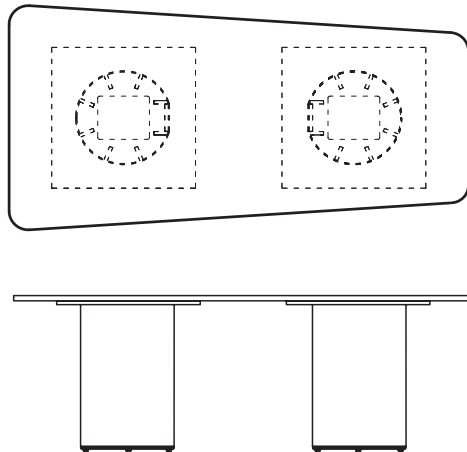

2 HEIGHTS | STANDARD POSEUR

3 TOP
SHAPES

RECTANGLE
ROUND
VASE

IT INTEGRATIONS

Basis offers simple cable access points via the base & table-top, as well as a wide choice of power options.

- Cables are managed via the base of the table
- Various powerbox configurations available

2400 X 1500
2X Ø600 BASE

740 H

4000 X 1500
3X Ø600 BASE

740 H

3200 X 1200
2X Ø500 BASE

3200 X 1500
2X Ø600 BASE

740 H

6000 X 1500
4X Ø600 BASE

DIMENSIONS - VASE

DIMENSIONS (IN MM)

740 H
1800 X 1100/800
1X Ø600 BASE

740 H
3200 X 1500/1200
2X Ø600 BASE

740 H
2400 X 1200/900
2X Ø500 BASE

DIMENSIONS - ROUND

DIMENSIONS (IN MM)

740 H