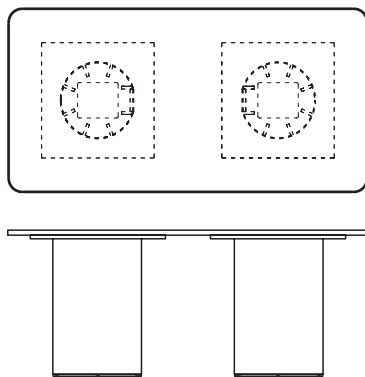

MATERIAL EMBODIED CARBON

159.51 KG CO₂e

BASED ON: 2400 X 1400 BASIS TABLE WITH FENIX TOP

NDG CREDENTIALS

The mark of responsible forestry

DIMENSIONS - RECTANGULAR

740 H

2400 X 1200
2X Ø500 BASE

2400 X 1500
2X Ø600 BASE

740 H

4000 X 1500
3X Ø600 BASE

740 H

3200 X 1200
2X Ø500 BASE

3200 X 1500
2X Ø600 BASE

740 H

6000 X 1500
4X Ø600 BASE

DIMENSIONS - VASE

DIMENSIONS (IN MM)

740 H
1800 X 1100/800
1X Ø600 BASE

740 H
3200 X 1500/1200
2X Ø600 BASE

740 H
2400 X 1200/900
2X Ø500 BASE

DIMENSIONS - ROUND

DIMENSIONS (IN MM)

740 H