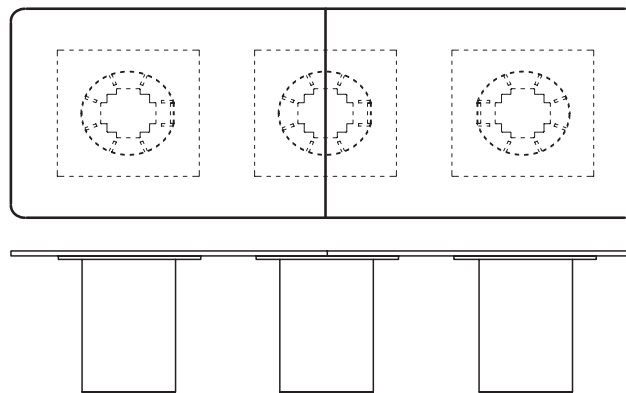

MATERIAL EMBODIED CARBON

159.51 KG CO₂e

BASED ON: 2400 X 1400 BASIS TABLE WITH FENIX TOP

NDG CREDENTIALS

The mark of responsible forestry

DIMENSIONS - RECTANGULAR

740 H

2400 X 1200
2X Ø500 BASE

2400 X 1500
2X Ø600 BASE

740 H

4000 X 1500
3X Ø600 BASE

740 H

3200 X 1200
2X Ø500 BASE

3200 X 1500
2X Ø600 BASE

740 H

6000 X 1500
4X Ø600 BASE

DIMENSIONS - VASE

DIMENSIONS (IN MM)

740 H
1800 X 1100/800
1X Ø600 BASE

740 H
3200 X 1500/1200
2X Ø600 BASE

740 H
2400 X 1200/900
2X Ø500 BASE

DIMENSIONS - ROUND

DIMENSIONS (IN MM)

740 H