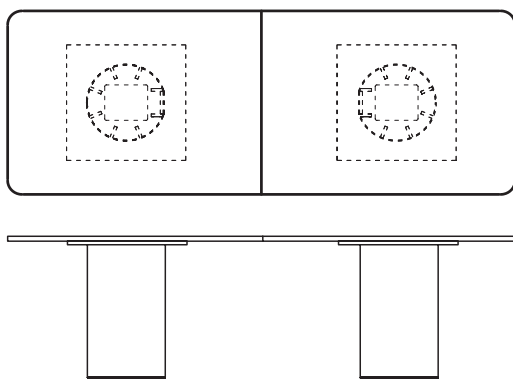

MATERIAL EMBODIED CARBON

159.51 KG CO₂e

BASED ON: 2400 X 1400 BASIS TABLE WITH FENIX TOP

NDG CREDENTIALS

The mark of responsible forestry

DIMENSIONS - RECTANGULAR

740 H

2400 X 1200
2X Ø500 BASE

2400 X 1500
2X Ø600 BASE

740 H

4000 X 1500
3X Ø600 BASE

740 H

3200 X 1200
2X Ø500 BASE

3200 X 1500
2X Ø600 BASE

740 H

6000 X 1500
4X Ø600 BASE

DIMENSIONS - VASE

DIMENSIONS (IN MM)

740 H
1800 X 1100/800
1X Ø600 BASE

740 H
3200 X 1500/1200
2X Ø600 BASE

740 H
2400 X 1200/900
2X Ø500 BASE

DIMENSIONS - ROUND

DIMENSIONS (IN MM)

740 H