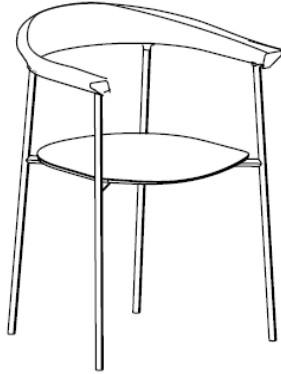

NAUVIK CHAIR

Tailored for use in café and dining areas, Nauvik's contemporary design seamlessly blends comfort and refinement via its solid wood backrest and simple elegant frame.

10 year guarantee

Upholstery options

NAUVIK CHAIR

Dimensions (in mm)

WIDTH 600
DEPTH 500
BACK HEIGHT 780
SEAT HEIGHT 450

NAUVIK CHAIR