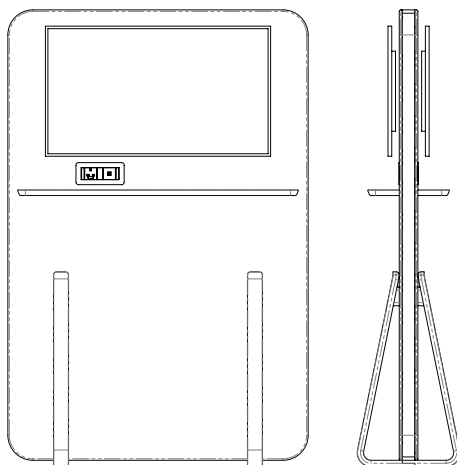

# THEO MEDIA SCREEN

---

A stand-alone screen with TV and power options. The high version combines well with matching Theo high-table and stools whilst the lower version fits perfectly with standard height Theo tables.

# THEO MEDIA SCREEN

Theo Media Screen  
width 1200  
overall depth 410  
overall height 1525

Theo Media Screen  
width 1200  
overall depth 410  
overall height 1825

## Optional Accessories

Oak shelf
Oak mobile Castor
Abstracta Magvision Screen, White Glass 980 x 630mmH
Magvision screen accessory pack (whiteboard pens and wipes)
Power & Data Unit - Twin USB (A+C), 1 Power, + 1 HDMI
Universal fixed bracket for monitor (monitor not supplied).