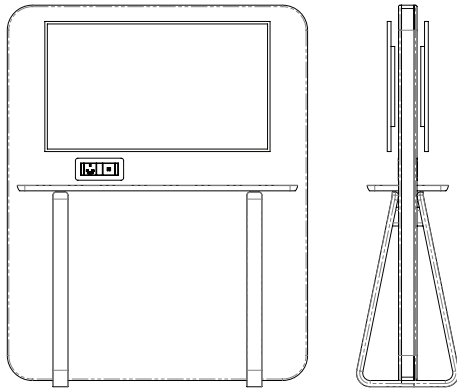

# THEO MEDIA SCREEN

---

A stand-alone screen with TV and power options. The high version combines well with matching Theo high-table and stools whilst the lower version fits perfectly with standard height Theo tables.

# THEO MEDIA SCREEN

Theo Media Screen  
width 1200  
overall depth 410  
overall height 1525

Theo Media Screen  
width 1200  
overall depth 410  
overall height 1825

## Optional Accessories

Oak shelf
Oak mobile Castor
Abstracta Magvision Screen, White Glass 980 x 630mmH
Magvision screen accessory pack (whiteboard pens and wipes)
Power & Data Unit - Twin USB (A+C), 1 Power, + 1 HDMI
Universal fixed bracket for monitor (monitor not supplied).