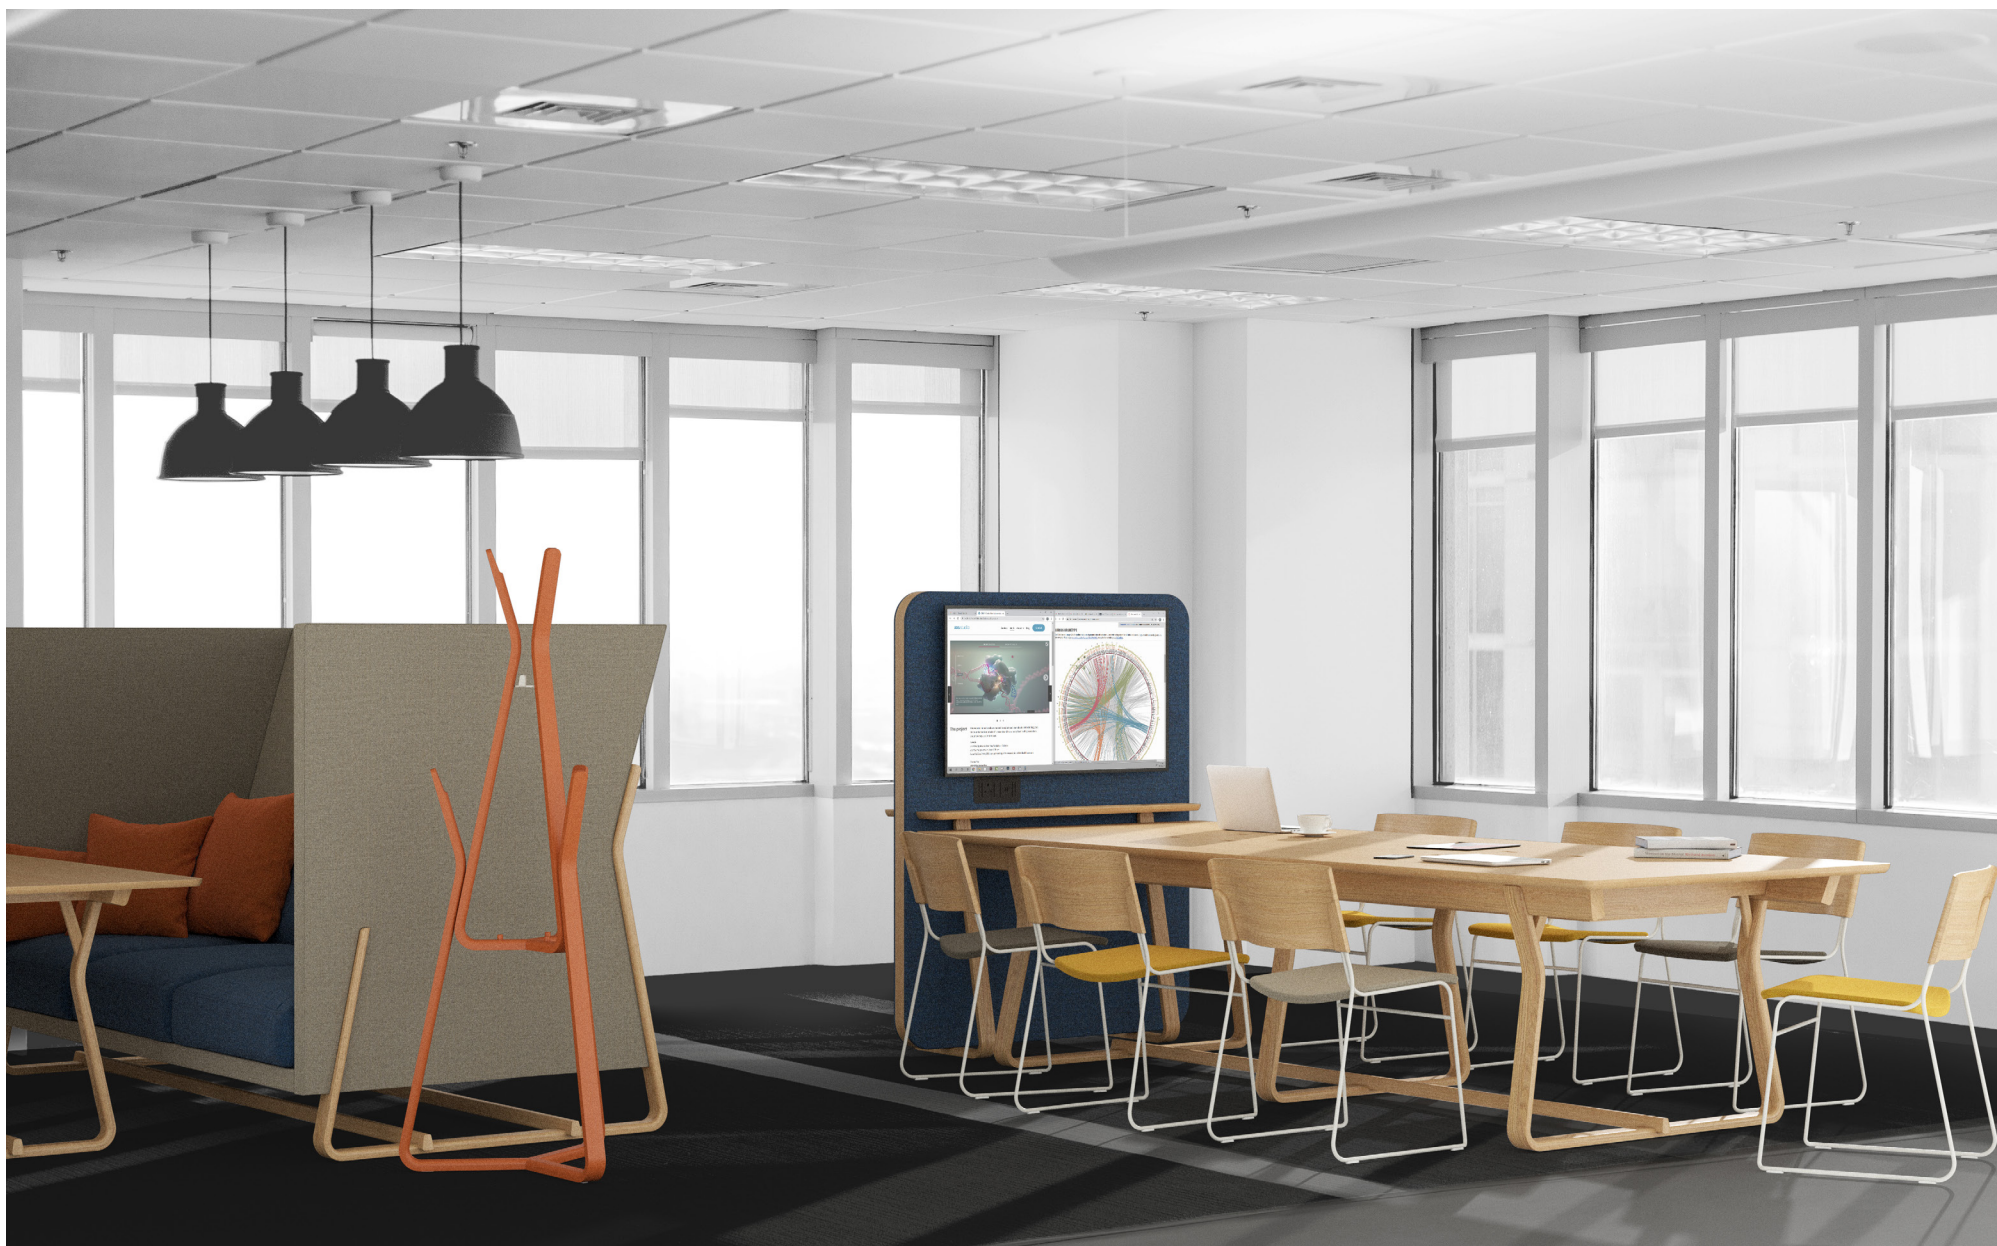

THEO MEDIA SCREEN