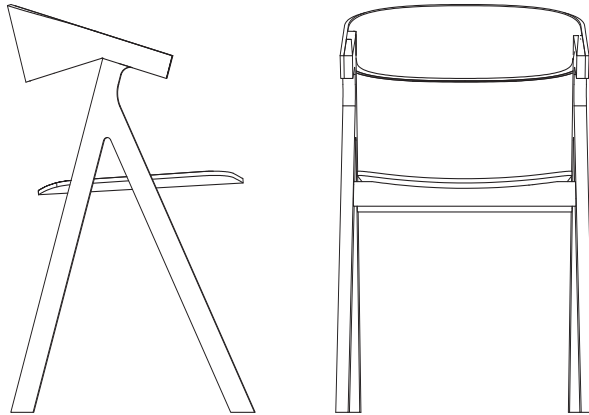

TREKANT CHAIR

The Trekant Chair's angular form provides a sophisticated, yet informal meeting room chair option which does not compromise style for comfort.

Available in a vast range of styles, the Trekant chair comes in a raw natural beech for those opting for a more Scandinavian feel or solid lacquers for more of a statement option.

British Design

10 year guarantee

Upholstery options

TREKANT CHAIR

Dimensions (in mm)

OVERALL HEIGHT 780
SEAT HEIGHT 460
OVERALL WIDTH 500
OVERALL DEPTH 520

TREKANT CHAIR

TREKANT CHAIR