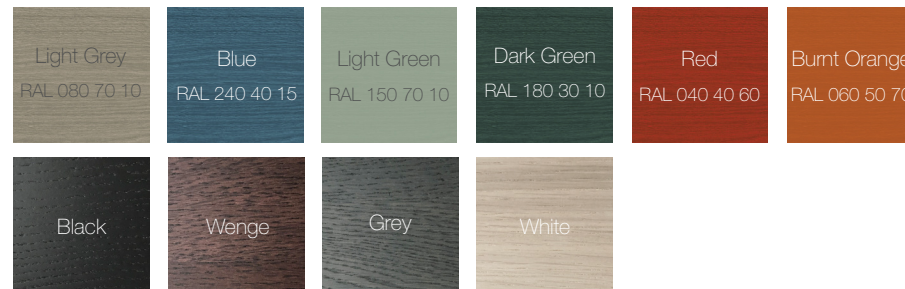

Designed by Simon Pengelly

Stain & colour options

10 year guarantee

Made with FSC approved wood

THEO WORKTABLE

Standard Wood Finishes

Table Laminates

Stains