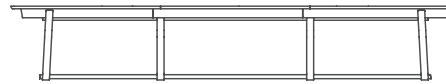

..

THEO WORKTABLE

TH/O/WT/120/150
length 1500
width 1200

TH/O/WT/120/300
length 3000
width 1200

TH/O/WT/120/450
length 4500
width 1200

TH/O/WT/120/600
length 6000
width 1200

TH/O/WT/160/150
length 1500
width 1600

TH/O/WT/160/300
length 3000
width 1600

TH/O/WT/160/450
length 4500
width 1600

TH/O/WT/160/600
length 6000
width 1600

THEO WORKTABLE

THEO WORKTABLE

THEO WORKTABLE

THEO WORKTABLE

THEO WORKTABLE