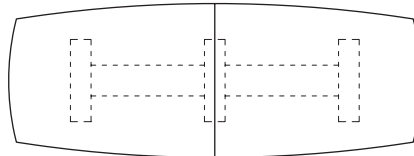

## Dimensions (in mm)

# Silva Table

Dimensions (in mm)

Boats

Barrels

**2400 x 1200**

2 x small box bases

**2400 x 1500**

2 x medium box bases

**3000 x 1200**

2 x small box bases

**3000 x 1500**

2 x medium box bases

**4000 x 1500**

3 x medium box bases

**4800 x 1500**

3 x medium box bases