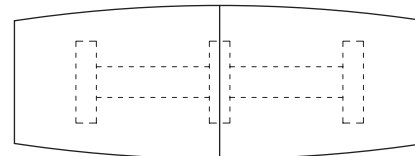

# Silva Table

Dimensions (in mm)

Boats

Barrels

**2400 x 1200**

2 x small box bases

**2400 x 1500**

2 x medium box bases

**3000 x 1200**

2 x small box bases

**3000 x 1500**

2 x medium box bases

**4000 x 1500**

3 x medium box bases

**4800 x 1500**

3 x medium box bases