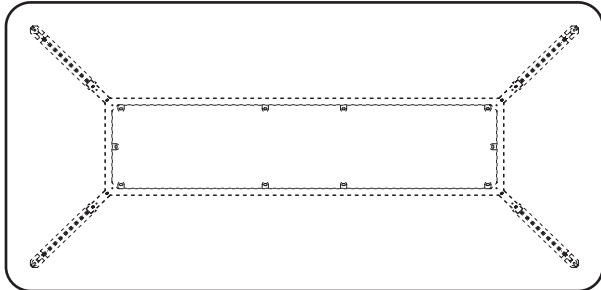

STRIDE TABLE

Stride, available at both standard and poseur height allows tables of up to 3m in length on only 4 legs. The leg, a combination of metal and timber allows infinite specification options.

British Design

British Made

10 year guarantee

Power & data compatible

STRIDE TABLE

DIMENSIONS (IN MM)

730 H

RECTANGLE
 2000 X 1000
 2400 X 1200
 2400 X 1500
 3200 X 1500

730 H

RECTANGLE
 3000 X 1200
 4000 X 1500
 4800 X 1500
 5600 X 1500

1050 H

RECTANGLE
 1800 X 800
 2000 X 800
 2400 X 800
 3000 X 1000

LEG OPTIONS

LEG COVER OPTIONS:

METAL LEG CORE:

STRIDE TABLE

STRIDE TABLE