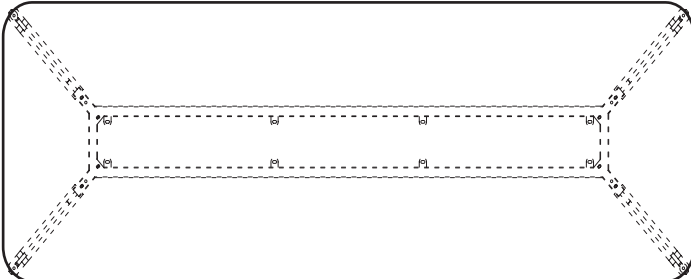

STRIDE TABLE

Stride, available at both standard and poseur height allows tables of up to 3m in length on only 4 legs. The leg, a combination of metal and timber allows infinite specification options.

British Design

British Made

10 year guarantee

Power & data compatible

STRIDE TABLE

DIMENSIONS (IN MM)

730 H

RECTANGLE
 2000 X 1000
 2400 X 1200
 2400 X 1500
 3200 X 1500

730 H

RECTANGLE
 3000 X 1200
 4000 X 1500
 4800 X 1500
 5600 X 1500

1050 H

RECTANGLE
 1800 X 800
 2000 X 800
 2400 X 800
 3000 X 1000

LEG OPTIONS

LEG COVER OPTIONS:

METAL LEG CORE:

STRIDE TABLE

STRIDE TABLE