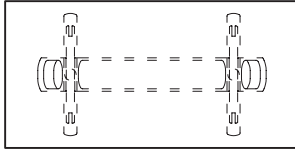

Concealed multi-directional castor.

Built in cable tray.

Cable managed legs.

Large 2400mm x 1200mm flip module available.

Family also features fixed leg table.

British Design

British Made

Fixed version available

Several edge profiles available

Modular linking system

10 year guarantee

Family of products

Power & data compatible

STRATUS TABLE - FLIP-TOP

DIMENSIONS (IN MM)

RECTANGLE

1800 X 900
2000 X 1000
2400 X 1200

BOAT

1800 X 900
2000 X 1000
2400 X 1200

STRATUS TABLE - FLIP-TOP

STRATUS TABLE - FLIP-TOP

STRATUS TABLE - FLIP-TOP

STRATUS TABLE - FLIP-TOP