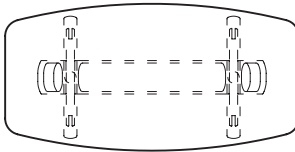

Concealed multi-directional castor.

Built in cable tray.

Cable managed legs.

Large 2400mm x 1200mm flip module available.

Family also features fixed leg table.

British Design

British Made

Fixed version available

Several edge profiles available

Modular linking system

10 year guarantee

Family of products

Power & data compatible

STRATUS TABLE - FLIP-TOP

DIMENSIONS (IN MM)

RECTANGLE

1800 X 900
2000 X 1000
2400 X 1200

BOAT

1800 X 900
2000 X 1000
2400 X 1200

STRATUS TABLE - FLIP-TOP

STRATUS TABLE - FLIP-TOP

STRATUS TABLE - FLIP-TOP

STRATUS TABLE - FLIP-TOP