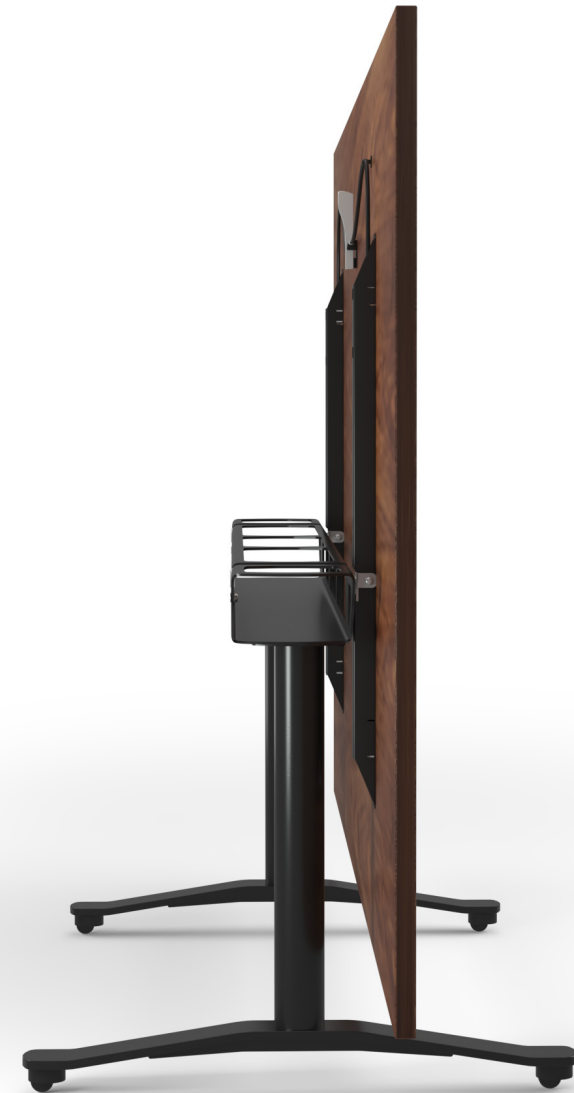

STRATUS TABLE - FLIP-TOP

The Stratus Flip-Top Table is a high-quality flexible boardroom and conference table. Ideal for high-end contemporary interiors. A slender stainless steel base houses an ingenious multi-directional roller glide for easy mobility.

Concealed multi-directional castor.

Built in cable tray.

Cable managed legs.

Large 2400mm x 1200mm flip module available.

Family also features fixed leg table.

British Design

British Made

Fixed version available

Several edge profiles available

Modular linking system

10 year guarantee

Family of products

Power & data compatible

STRATUS TABLE - FLIP-TOP

DIMENSIONS (IN MM)

RECTANGLE

1800 X 900
2000 X 1000
2400 X 1200

BOAT

1800 X 900
2000 X 1000
2400 X 1200

STRATUS TABLE - FLIP-TOP

STRATUS TABLE - FLIP-TOP

STRATUS TABLE - FLIP-TOP

STRATUS TABLE - FLIP-TOP