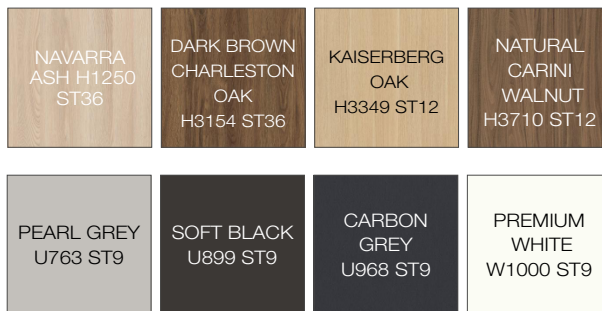

STRATUS XL

Dimensions

DIMENSIONS (IN MM)

RECTANGLE
1800 X 1400
2000 X 1400
2400 X 1400
2600 X 1400

TABLE TOP FINISHES

MELAMINES

VENEER (CROWN CUT AS STANDARD)

/L1 - LAMINATE 1

/L2 - LAMINATE 2

/F1 - FENIX

LINOLEUM

FLOORING SYSTEMS

FORBO LINOLEUM

Furniture Linoleum, when applied, delivers a combination of a satin matt surface with a warm texture that creates the finishing touch for interior furniture with a truly distinctive, genuinely individual look and feel.