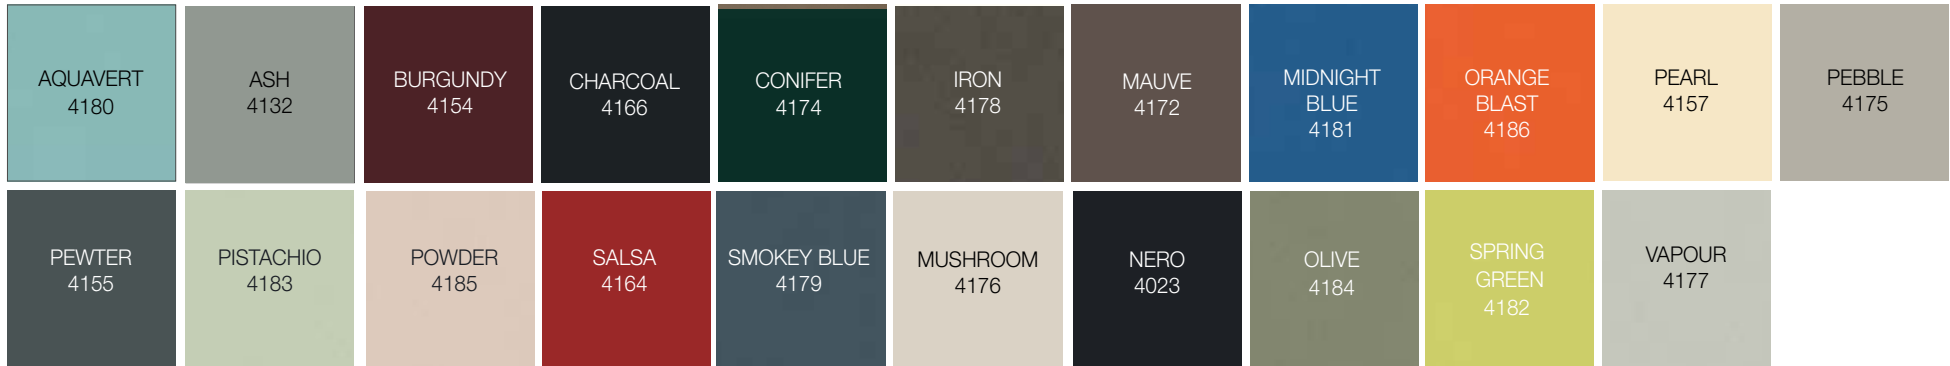

/L2 - LAMINATE 2

/F1 - FENIX

LINOLEUM

FLOORING SYSTEMS

FORBO LINOLEUM

Furniture Linoleum, when applied, delivers a combination of a satin matt surface with a warm texture that creates the finishing touch for interior furniture with a truly distinctive, genuinely individual look and feel.