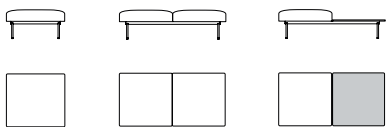

SANS

Sans is a practical seating system that offers comfort and style in equal measure.

armchair and sofa

high-back armchair and sofa

partial high-back seating

benches

In association with:

SANS

WIDTH 890
DEPTH 810
HEIGHT 700

/1-S

WIDTH 1630
DEPTH 810
HEIGHT 700

/2-S

WIDTH 2200
DEPTH 810
HEIGHT 700

/3-S

WIDTH 2200
DEPTH 810
HEIGHT 700

/1CL/T4/1CR

WIDTH 960
DEPTH 880
HEIGHT 1350

/1-SW

WIDTH 1700
DEPTH 880
HEIGHT 1350

/2-SW

WIDTH 2270
DEPTH 880
HEIGHT 1350

/3-SW

WIDTH 2270
DEPTH 880
HEIGHT 1350

/1CLW/T4/1CRW

WIDTH 1630
DEPTH 810
HEIGHT 440