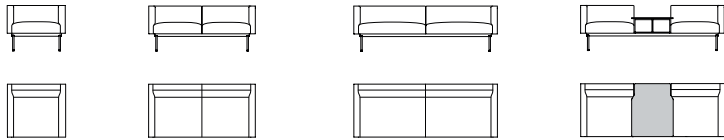

SANS

Sans is a practical seating system that offers comfort and style in equal measure.

armchair and sofa

high-back armchair and sofa

partial high-back seating

benches

In association with:

SANS

WIDTH 890
DEPTH 810
HEIGHT 700

/1-S

WIDTH 1630
DEPTH 810
HEIGHT 700

/2-S

WIDTH 2200
DEPTH 810
HEIGHT 700

/3-S

WIDTH 2200
DEPTH 810
HEIGHT 700

/1CL/T4/1CR

WIDTH 960
DEPTH 880
HEIGHT 1350

/1-SW

WIDTH 1700
DEPTH 880
HEIGHT 1350

/2-SW

WIDTH 2270
DEPTH 880
HEIGHT 1350

/3-SW

WIDTH 2270
DEPTH 880
HEIGHT 1350

/1CLW/T4/1CRW

WIDTH 1630
DEPTH 810
HEIGHT 440