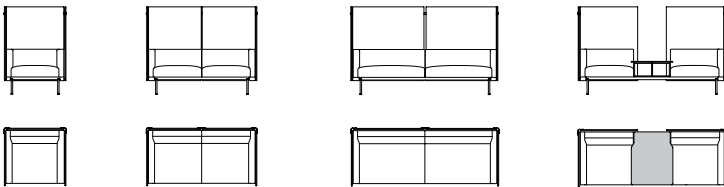

SANS

Sans is a practical seating system that offers comfort and style in equal measure.

armchair and sofa

high-back armchair and sofa

partial high-back seating

benches

In association with:

SANS

WIDTH 890
DEPTH 810
HEIGHT 700

/1-S

WIDTH 1630
DEPTH 810
HEIGHT 700

/2-S

WIDTH 2200
DEPTH 810
HEIGHT 700

/3-S

WIDTH 2200
DEPTH 810
HEIGHT 700

/1CL/T4/1CR

WIDTH 960
DEPTH 880
HEIGHT 1350

/1-SW

WIDTH 1700
DEPTH 880
HEIGHT 1350

/2-SW

WIDTH 2270
DEPTH 880
HEIGHT 1350

/3-SW

WIDTH 2270
DEPTH 880
HEIGHT 1350

/1CLW/T4/1CRW

WIDTH 1630
DEPTH 810
HEIGHT 440