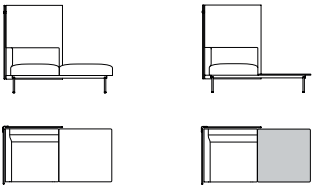

SANS

Sans is a practical seating system that offers comfort and style in equal measure.

armchair and sofa

high-back armchair and sofa

partial high-back seating

benches

In association with:

SANS

WIDTH 890
DEPTH 810
HEIGHT 700

/1-S

WIDTH 1630
DEPTH 810
HEIGHT 700

/2-S

WIDTH 2200
DEPTH 810
HEIGHT 700

/3-S

WIDTH 2200
DEPTH 810
HEIGHT 700

/1CL/T4/1CR

WIDTH 960
DEPTH 880
HEIGHT 1350

/1-SW

WIDTH 1700
DEPTH 880
HEIGHT 1350

/2-SW

WIDTH 2270
DEPTH 880
HEIGHT 1350

/3-SW

WIDTH 2270
DEPTH 880
HEIGHT 1350

/1CLW/T4/1CRW

WIDTH 1630
DEPTH 810
HEIGHT 440