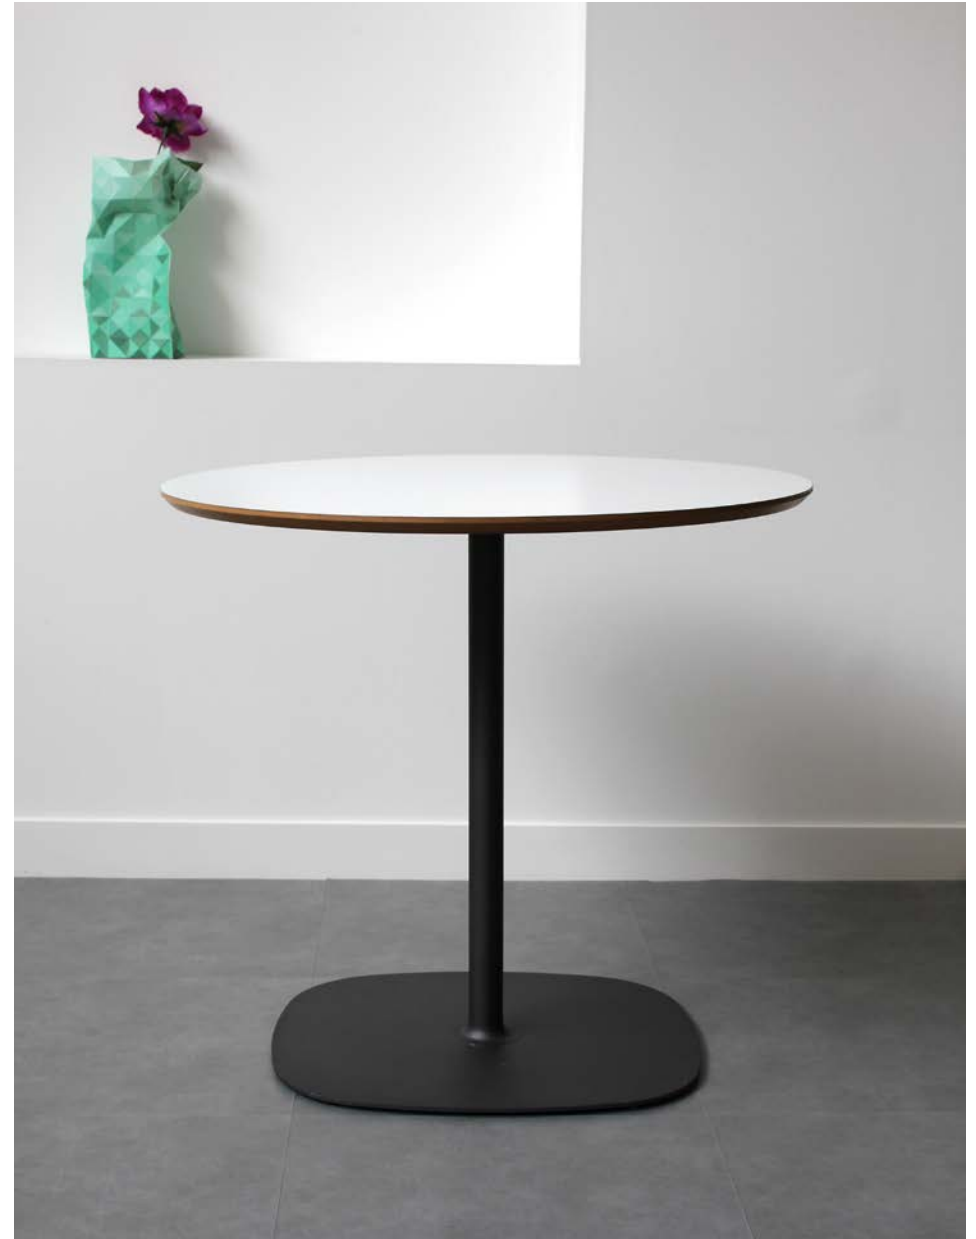

ORA TABLE

The square-oval shape of the Ora Table along with its fluted stem detail gives a pleasing soft feel to a dining or meeting room. Also available with round, square or rectangular table top shapes. Non-standard table top sizes also available.

British Design

British Made

Coffee, standard, and
poset heights available

Several edge profiles available

10 year guarantee

ORA TABLE

Dimensions (in mm)

Lozenge
445 x 345
700 x 445
600 x 600
750 x 750
800 x 800
1000 x 800
1200 x 850

Round
Ø 600
Ø 800

Square
600 x 600
750 x 750
800 x 800

/CT
Coffee table height
460

/ST
Standard height
740

/PH
Poser height
950

ORA TABLE

ORA TABLE

ORA TABLE