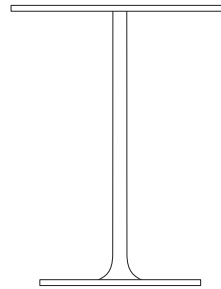

British Design

British Made

Coffee, standard, and
poset heights available

Several edge profiles available

10 year guarantee

ORA TABLE

Dimensions (in mm)

Lozenge
445 x 345
700 x 445
600 x 600
750 x 750
800 x 800
1000 x 800
1200 x 850

Round
Ø 600
Ø 800

Square
600 x 600
750 x 750
800 x 800

/CT
Coffee table height
460

/ST
Standard height
740

/PH
Poser height
950

ORA TABLE

ORA TABLE

ORA TABLE