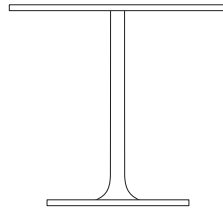

ORA TABLE

The square-oval shape of the Ora Table along with its fluted stem detail gives a pleasing soft feel to a dining or meeting room. Also available with round, square or rectangular table top shapes. Non-standard table top sizes also available.

British Design

British Made

Coffee, standard, and
poset heights available

Several edge profiles available

10 year guarantee

ORA TABLE

Dimensions (in mm)

Lozenge
445 x 345
700 x 445
600 x 600
750 x 750
800 x 800
1000 x 800
1200 x 850

Round
Ø 600
Ø 800

Square
600 x 600
750 x 750
800 x 800

/CT
Coffee table height
460

/ST
Standard height
740

/PH
Poser height
950

ORA TABLE

ORA TABLE

ORA TABLE