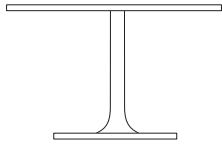

ORA TABLE

The square-oval shape of the Ora Table along with its fluted stem detail gives a pleasing soft feel to a dining or meeting room. Also available with round, square or rectangular table top shapes. Non-standard table top sizes also available.

British Design

British Made

Coffee, standard, and
poset heights available

Several edge profiles available

10 year guarantee

ORA TABLE

Dimensions (in mm)

Lozenge
445 x 345
700 x 445
600 x 600
750 x 750
800 x 800
1000 x 800
1200 x 850

Round
Ø 600
Ø 800

Square
600 x 600
750 x 750
800 x 800

/CT
Coffee table height
460

/ST
Standard height
740

/PH
Poser height
950

ORA TABLE

ORA TABLE

ORA TABLE