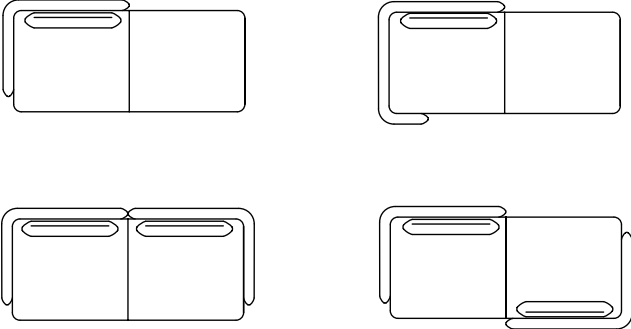

# FRANKIE

Frankie offers slender seating configurations that promote productive relaxation and concentration.

single seat

multit-seat

In association with:

# FRANKIE

/1S+2WL

/1S+2WR

WIDTH 930  
DEPTH 740  
HEIGHT 1200

/1S+3WL

/1S+3WR

WIDTH 930  
DEPTH 810  
HEIGHT 1200

/2S+2WL

/2S+2WR

WIDTH 1600  
DEPTH 740  
HEIGHT 1200

/2S+3WL

/2S+3WR

WIDTH 1600  
DEPTH 810  
HEIGHT 1200

/2S+2WL+2WR

WIDTH 1670  
DEPTH 740  
HEIGHT 1200

/2S+2WL/2WR

/2S/2WL+2WR

WIDTH 1670  
DEPTH 810  
HEIGHT 1200

WIDTH 330 Ø  
HEIGHT 470

/T-330