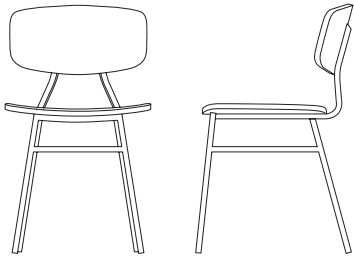

FLORENCE

Florence chairs and stools make a bold statement in any cafe or breakout area. The robust box-steel frame and veneered seat and back can be fully customised by applying powder coats and lacquers.

Family of products

10 year guarantee

Lacquers available

FLORENCE CHAIR

SEAT HEIGHT **460**
OVERALL WIDTH **540**
OVERALL DEPTH **540**
OVERALL HEIGHT **810**

FLORENCE STOOL

SEAT HEIGHT **730**
OVERALL WIDTH **450**
OVERALL DEPTH **470**
OVERALL HEIGHT **1060**