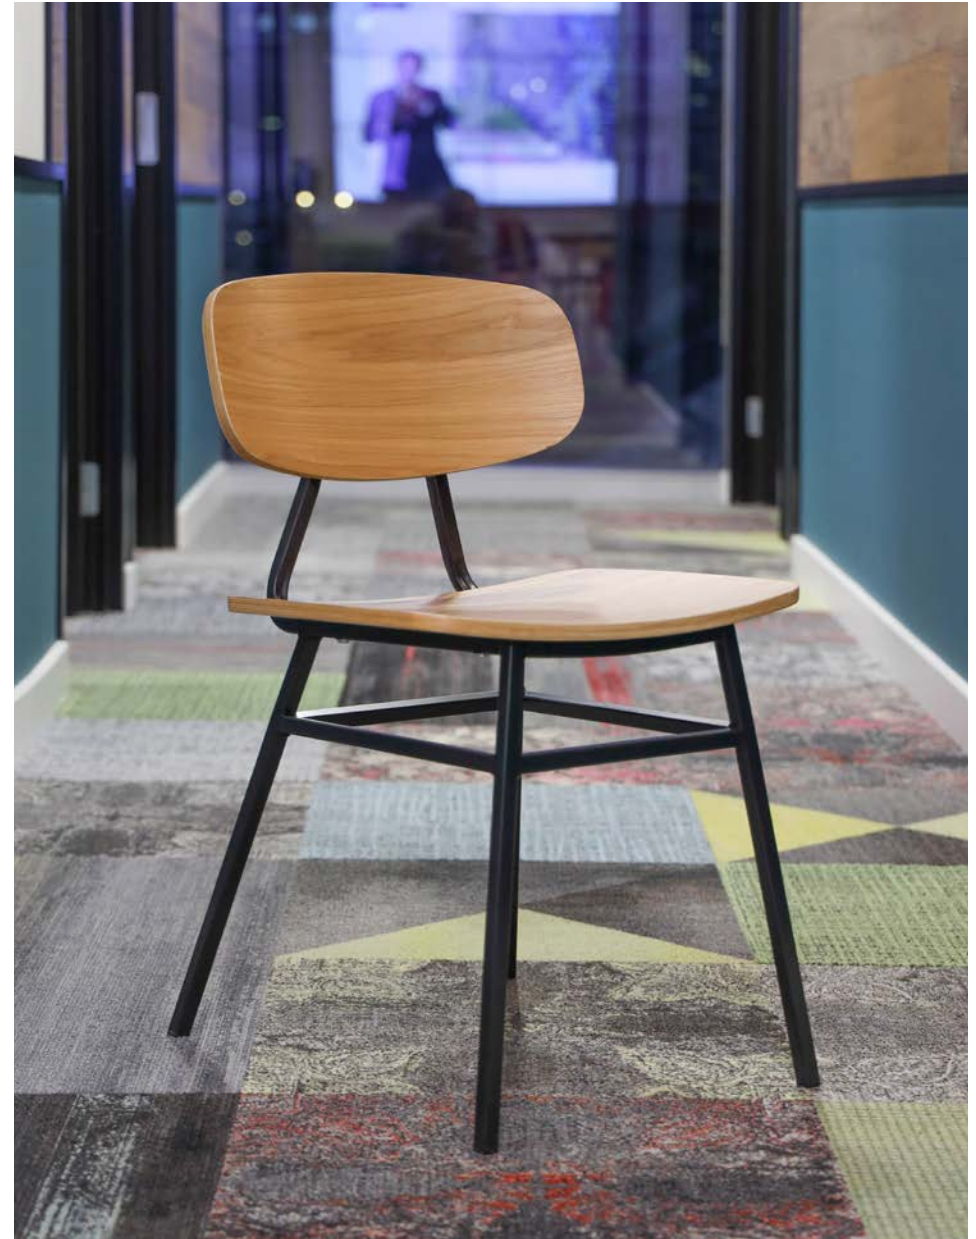

FLORENCE

Florence chairs and stools make a bold statement in any cafe or breakout area. The robust box-steel frame and veneered seat and back can be fully customised by applying powder coats and lacquers.

Family of products

10 year guarantee

Lacquers available

FLORENCE CHAIR

SEAT HEIGHT **460**
OVERALL WIDTH **540**
OVERALL DEPTH **540**
OVERALL HEIGHT **810**

FLORENCE STOOL

SEAT HEIGHT **730**
OVERALL WIDTH **450**
OVERALL DEPTH **470**
OVERALL HEIGHT **1060**

LACQUER COLOURS - COLOURS SHOWN ARE INDICATIVE ONLY. PLEASE CHECK RAL SWATCHES FOR PRECISE COLOURS.

GRAPHITE BLACK
RAL 9011

TRAFFIC WHITE
RAL 9016

STONE GREY
RAL 7030

GRASS GREEN
RAL 6010

REED GREEN
RAL 6013