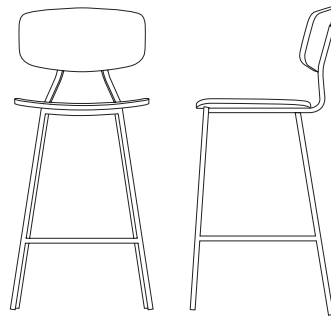

FLORENCE

Florence chairs and stools make a bold statement in any cafe or breakout area. The robust box-steel frame and veneered seat and back can be fully customised by applying powder coats and lacquers.

Family of products

10 year guarantee

Lacquers available

FLORENCE CHAIR

SEAT HEIGHT **460**
OVERALL WIDTH **540**
OVERALL DEPTH **540**
OVERALL HEIGHT **810**

FLORENCE STOOL

SEAT HEIGHT **730**
OVERALL WIDTH **450**
OVERALL DEPTH **470**
OVERALL HEIGHT **1060**