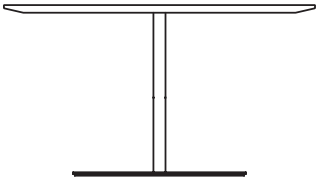

# DOT TABLE

---

Introducing Dot, the stylish and functional table designed to elevate any workspace or communal area. Crafted with a 20mm edge solid oak top, Dot exudes a sense of warmth and sophistication that complements any interior design scheme.

Available in four different heights, Dot offers versatility. Whether you need a low coffee table for a casual seating area or a tall standing table for collaborative work sessions, Dot has got you covered.

# DOT TABLE

---

DOT/90RD/40H  
WIDTH 900  
HEIGHT 400

DOT/44RD/65H  
WIDTH 440  
HEIGHT 650

DOT/75RD/74H  
WIDTH 750  
HEIGHT 740

DOT/60RD/105H  
WIDTH 600  
HEIGHT 1050