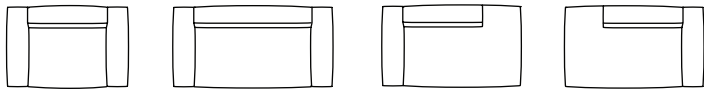

DON

Don is a modular sofa system for open plan spaces and breakout areas. Available in traditional armchair and sofa form, or as modular units that can be combined to configure large, creative layouts.

individual modules