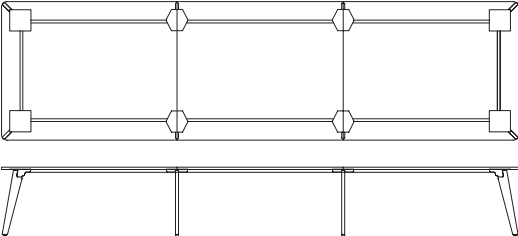

COPSE TABLE

Copse is a simple wooden leg table suitable for meeting and breakout areas. Available as standard and poser height in various sizes. Also available with power and with black stained legs.

British Design

British Made

10 year guarantee

Several edge profiles available

Power & data compatible

COPSE TABLE

Dimensions (in mm)

Standard Height

2000 x 1000
2400 x 1200
2400 x 1500

3000 x 1200
3000 x 1500
4000 x 1500

4800 x 1500
5600 x 1500
6400 x 1500

Poser Height

1400 x 800
2000 x 800
2400 x 800

2400 x 1000

3000 x 1000
4000 x 1000

4800 x 1000

Leg & frame options