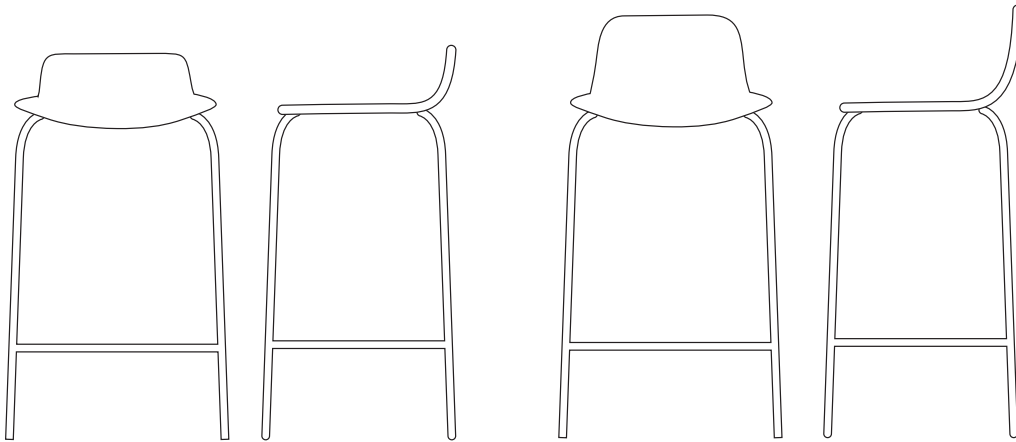

COFFEE STOOL

The Coffee Stool is a simple and modern bar stool suitable for a range of applications.

The frame can be either on four legs or sled. Finished in chrome or powder coated.
It is available in two back heights; 83cm and 96cm.
It perfectly compliments the Coffee Chair.

British Design

British Made

Upholstery options

Matching chair available

Family of products

10 year guarantee

COFFEE STOOL

Dimensions (in mm)

Stool

overall height **830** (low back)
overall height **960** (high back)
seat height **770**
seat width **460**
overall depth **500**

COFFEE STOOL

COFFEE STOOL

COFFEE STOOL