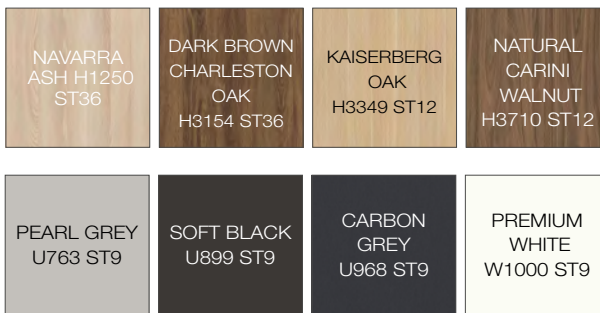

1800 x 900
2000 x 1000
2200 x 1100
2400 x 1200
Y base

3000 x 1200
3800 x 1200
Y base + 1 x single T base

TABLE TOP FINISHES

MELAMINES

VENEER (CROWN CUT AS STANDARD)

/L1 - LAMINATE 1

/L2 - LAMINATE 2

/F1 - FENIX

LINOLEUM

FLOORING SYSTEMS

FORBO LINOLEUM

Furniture Linoleum, when applied, delivers a combination of a satin matt surface with a warm texture that creates the finishing touch for interior furniture with a truly distinctive, genuinely individual look and feel.