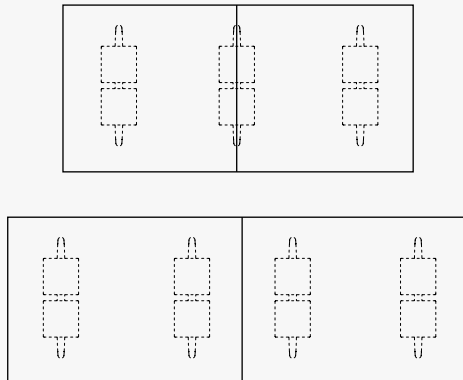

4000 x 1500
2 x Single T base and 2 x Double T
base - MFC & MF MDF
4800 x 1500
2 x Single T base and 2 x Double T
base - MFC & MF MDF

Dimensions

Rectangles

1500 x 750
1600 x 800
1800 x 900
2000 x 1000
2200 x 1100
2400 x 1200
2 x Single T base
3000 x 1200
3 x Single T base

1800 x 900
2000 x 1000
2200 x 1100
2400 x 1200
Y base

2400 x 1500
2 x Double T base

3000 x 1200
Y base + 1 single T base

3000 x 1500
3 x Double T base
4000 x 1500
3 x Double T base -
veneered tops
4000 x 1500
4 x Double T base -
MFC & MF MDF
4800 x 1500
4 x Double T base -
MFC & MF MDF

Dimensions

Boats

Barrels

2400 x 1200
2 x Single T base

2400 x 1500
2 x Double T base

3000 x 1200
3 x Single T base

3000 x 1500
3 x Double T base
4000 x 1500
3 x Double T base with veneered tops

4000 x 1500
4 x Double T base - MFC & MF MDF
4800 x 1500
4 x Double T base - MFC & MF MDF

1800 x 900
2000 x 1000
2200 x 1100
2400 x 1200
Y base

3000 x 1200
3800 x 1200
Y base + 1 x single T base

TABLE TOP FINISHES

MELAMINES

VENEER (CROWN CUT AS STANDARD)

/L1 - LAMINATE 1

/L2 - LAMINATE 2

/F1 - FENIX