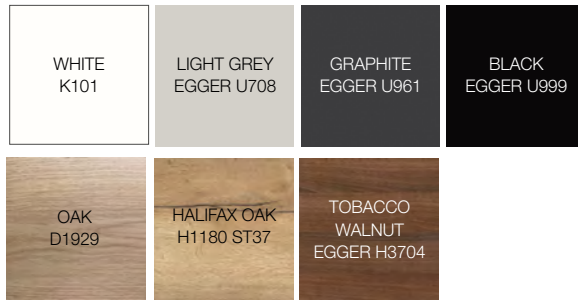

Dimensions

Boats

Barrels

2400 x 1200
2 x Single T base

2400 x 1500
2 x Double T base

3000 x 1200
3 x Single T base

3000 x 1500
3 x Double T base
4000 x 1500
3 x Double T base with veneered tops

4000 x 1500
4 x Double T base - MFC & MF MDF
4800 x 1500
4 x Double T base - MFC & MF MDF

1800 x 900
2000 x 1000
2200 x 1100
2400 x 1200
Y base

3000 x 1200
3800 x 1200
Y base + 1 x single T base

TABLE TOP FINISHES

MELAMINES

VENEER (CROWN CUT AS STANDARD)

/L1 - LAMINATE 1

/L2 - LAMINATE 2

/F1 - FENIX

LINOLEUM

FLOORING SYSTEMS

FORBO LINOLEUM

Furniture Linoleum, when applied, delivers a combination of a satin matt surface with a warm texture that creates the finishing touch for interior furniture with a truly distinctive, genuinely individual look and feel.