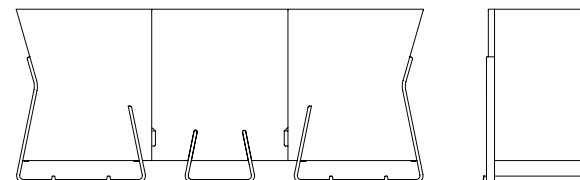

THEO Meeting Booth

The Theo Booth is an adaptation of Theo lounge. Their raised back and sides create an enclosed, private seating space.

All wooden components
can be stained

Family of products

THEO FINISHES

Standard Wood Finishes

Stains

Theo meeting booth 2 seater
width 3290
depth 926
overall height 1400
seat height 510

Theo meeting booth 4 seater
width 3290
depth 1666
overall height 1400
seat height 510

Theo meeting booth 6 seater
width 3290
depth 2406
overall height 1400
seat height 510