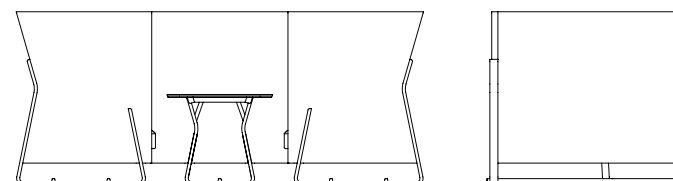

Standard Wood Finishes

Stains

Theo meeting booth 2 seater
width 3290
depth 926
overall height 1400
seat height 510

Theo meeting booth 4 seater
width 3290
depth 1666
overall height 1400
seat height 510

Theo meeting booth 6 seater
width 3290
depth 2406
overall height 1400
seat height 510