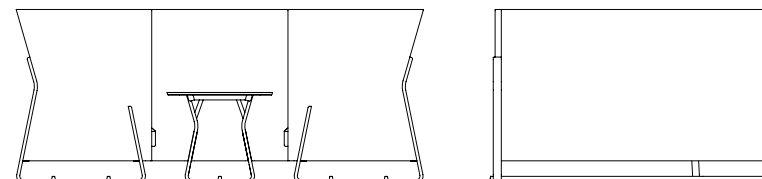

Standard Wood Finishes

Stains

Theo meeting booth 2 seater
width 3290
depth 926
overall height 1400
seat height 510

Theo meeting booth 4 seater
width 3290
depth 1666
overall height 1400
seat height 510

Theo meeting booth 6 seater
width 3290
depth 2406
overall height 1400
seat height 510