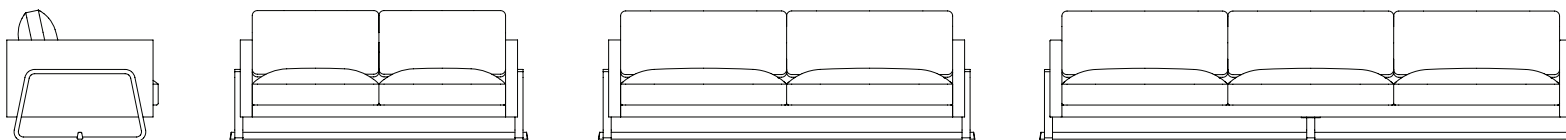

THEO Lounge

Collection

Club Chair

Sofa

Sofa with return

THEO LOUNGE

Theo club chair

width 780
depth 750
height 820
seat height 450

Theo lounge chair

width 1000
depth 880
overall height 750
seat height 400

Theo sofa 2/3/4 seat

width 1600/2200/3170
depth 880
height 750
seat height 400

Theo sofa with 1 return

width 3110
depth 1960
height 750
seat height 400

Theo sofa with 2 return

width 3110
depth 2925
height 750
seat height 400

THEO LOUNGE

THEO LOUNGE

THEO LOUNGE