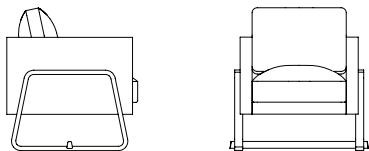

THEO Lounge

Collection

Club Chair

Sofa

Sofa with return

THEO LOUNGE

Theo club chair

width 780
depth 750
height 820
seat height 450

Theo lounge chair

width 1000
depth 880
overall height 750
seat height 400

Theo sofa 2/3/4 seat

width 1600/2200/3170
depth 880
height 750
seat height 400

Theo sofa with 1 return

width 3110
depth 1960
height 750
seat height 400

Theo sofa with 2 return

width 3110
depth 2925
height 750
seat height 400

THEO LOUNGE

THEO LOUNGE

THEO LOUNGE