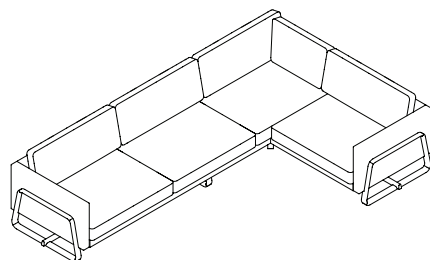

THEO Lounge

Collection

Club Chair

Sofa

Sofa with return

THEO LOUNGE

Theo club chair

width 780
depth 750
height 820
seat height 450

Theo lounge chair

width 1000
depth 880
overall height 750
seat height 400

Theo sofa 2/3/4 seat

width 1600/2200/3170
depth 880
height 750
seat height 400

Theo sofa with 1 return

width 3110
depth 1960
height 750
seat height 400

Theo sofa with 2 return

width 3110
depth 2925
height 750
seat height 400

THEO LOUNGE

THEO LOUNGE

THEO LOUNGE