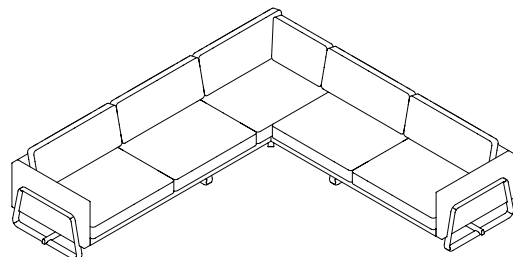

THEO Lounge

Collection

Club Chair

Sofa

Sofa with return

THEO LOUNGE

Theo club chair

width 780
depth 750
height 820
seat height 450

Theo lounge chair

width 1000
depth 880
overall height 750
seat height 400

Theo sofa 2/3/4 seat

width 1600/2200/3170
depth 880
height 750
seat height 400

Theo sofa with 1 return

width 3110
depth 1960
height 750
seat height 400

Theo sofa with 2 return

width 3110
depth 2925
height 750
seat height 400

THEO LOUNGE

THEO LOUNGE

THEO LOUNGE