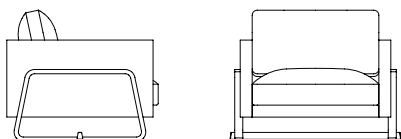

THEO Lounge

Collection

Club Chair

Sofa

Sofa with return

THEO LOUNGE

Theo club chair

width 780
depth 750
height 820
seat height 450

Theo lounge chair

width 1000
depth 880
overall height 750
seat height 400

Theo sofa 2/3/4 seat

width 1600/2200/3170
depth 880
height 750
seat height 400

Theo sofa with 1 return

width 3110
depth 1960
height 750
seat height 400

Theo sofa with 2 return

width 3110
depth 2925
height 750
seat height 400

THEO LOUNGE

THEO LOUNGE

THEO LOUNGE