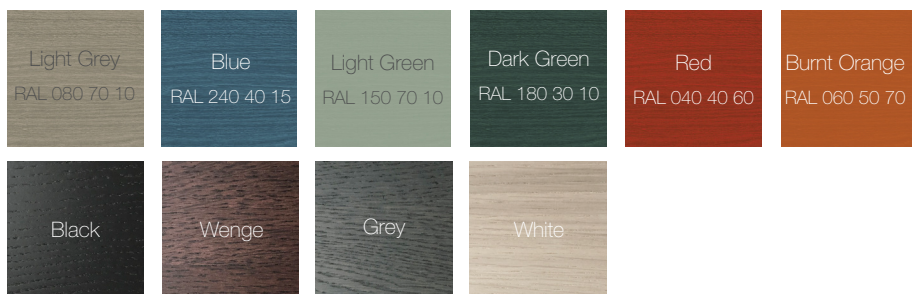

THEO Height-Adjustable Booth (H.A.B)

Theo height adjustable booths are available individually or in fixed rows of multiple booths.

Desk surface height range
700-1200mm

THEO HEIGHT ADJUSTABLE BOOTH

Standard Wood Finishes

Table Laminates

Stains

Theo height adjustable booth
width 1400
depth 800
height 1450

Left-hand module

Middle module

Right-hand module

THEO HEIGHT ADJUSTABLE BOOTH

THEO HEIGHT ADJUSTABLE BOOTH