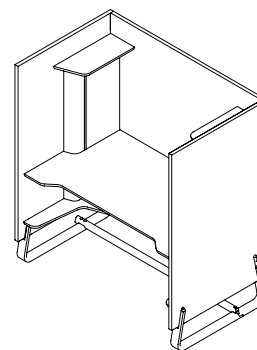

THEO Height-Adjustable Booth (H.A.B)

Theo height adjustable booths are available individually or in fixed rows of multiple booths.

Desk surface height range
700-1200mm

THEO HEIGHT ADJUSTABLE BOOTH

Standard Wood Finishes

Table Laminates

Stains

Theo height adjustable booth
width 1400
depth 800
height 1450

Left-hand module

Middle module

Right-hand module

THEO HEIGHT ADJUSTABLE BOOTH

THEO HEIGHT ADJUSTABLE BOOTH

THEO HEIGHT ADJUSTABLE BOOTH