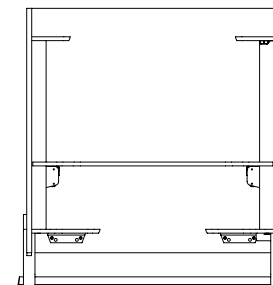

THEO Height-Adjustable Booth (H.A.B)

Theo height adjustable booths are available individually or in fixed rows of multiple booths.

Desk surface height range
700-1200mm

THEO HEIGHT ADJUSTABLE BOOTH

Standard Wood Finishes

Table Laminates

Stains

Theo height adjustable booth
width 1400
depth 800
height 1450

Left-hand module

Middle module

Right-hand module

THEO HEIGHT ADJUSTABLE BOOTH

THEO HEIGHT ADJUSTABLE BOOTH

THEO HEIGHT ADJUSTABLE BOOTH