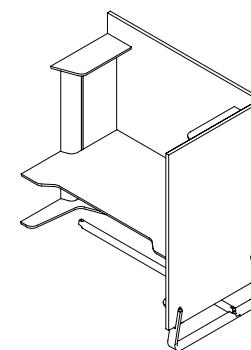

THEO Height-Adjustable Booth (H.A.B)

Theo height adjustable booths are available individually or in fixed rows of multiple booths.

Desk surface height range
700-1200mm

THEO HEIGHT ADJUSTABLE BOOTH

Standard Wood Finishes

Table Laminates

Stains

Theo height adjustable booth
width 1400
depth 800
height 1450

Left-hand module

Middle module

Right-hand module

THEO HEIGHT ADJUSTABLE BOOTH

THEO HEIGHT ADJUSTABLE BOOTH

THEO HEIGHT ADJUSTABLE BOOTH