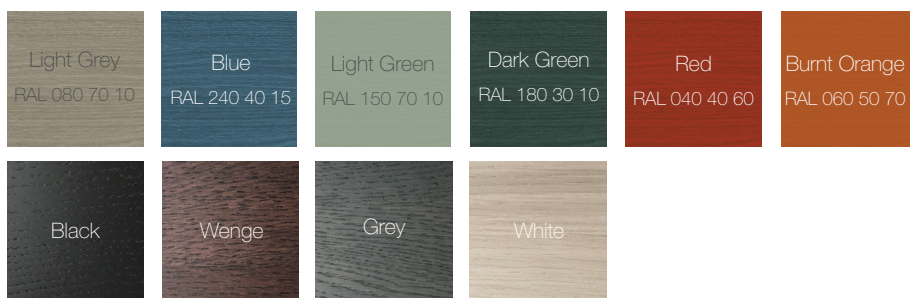

Stain & colour options

10 year guarantee

Theo coat stand
width 605
height 1590

THEO COAT STAND

Standard Wood Finishes

Stains

THEO COAT STAND

THEO COAT STAND