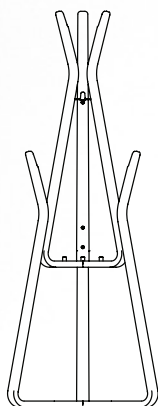

THEO COAT STAND

The Theo Coat Stand is an extension of the hugely successful Theo collection designed by Simon Pengelly. It is available in natural oak and ash or you can add colour from a choice of stains and lacquers.

Stain & colour options

10 year guarantee

Theo coat stand
width 605
height 1590

THEO COAT STAND

Standard Wood Finishes

Stains

THEO COAT STAND

THEO COAT STAND