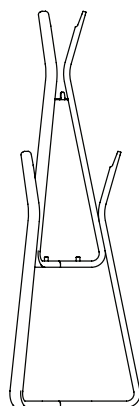

THEO COAT STAND

The Theo Coat Stand is an extension of the hugely successful Theo collection designed by Simon Pengelly. It is available in natural oak and ash or you can add colour from a choice of stains and lacquers.

Stain & colour options

10 year guarantee

Theo coat stand
width 605
height 1590

THEO COAT STAND

Standard Wood Finishes

Stains

THEO COAT STAND

THEO COAT STAND