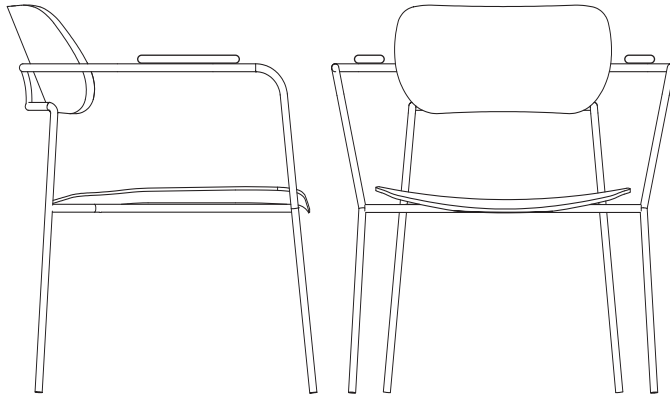

ORB CHAIR

The Orb chair, provides a sleek yet deceptively comfortable option for any public or commercial space, ideal for waiting areas, offices and universities.

British Design

10 year guarantee

Upholstery options

ORB CHAIR

Dimensions (in mm)

OVERALL HEIGHT 700
SEAT HEIGHT 420
OVERALL WIDTH 830
OVERALL DEPTH 630

ORB CHAIR

ORB CHAIR